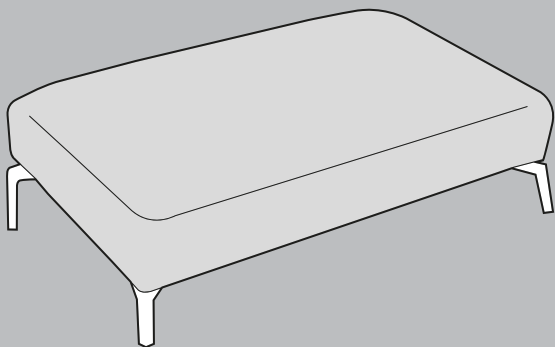

Parkway Footstool

H: 37cm W: 106cm D: 65cm

Weight: 14.5kg

Foot Options

Chrome

Antique

Mid Oak

Dimensions: Height x Width x Depth

Please note: All dimensions are approximate. Allow tolerance of +/- 2.5cm.

Colours represented are to be used as a guide only. Please refer to manufacturers swatch for a more accurate colour match.